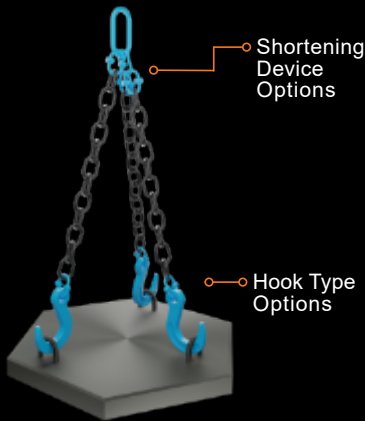

Their design ensures both strength and flexibility, making them a reliable choice for lifting and moving a wide range of loads.

TYPES OF SLING TERMINATIONS AND CONFIGURATIONS

SINGLE LEG CHAIN SLING

Shortening Device Options

Swivel Self-locking Hook

Clevis-type Self-locking Hook

Clevis-type Sling Hook

TYPES OF SLING TERMINATIONS AND CONFIGURATIONS

DOUBLE LEG CHAIN SLING

Eye-type Grab Hook

Clevis-type Grab Hook

NON-ADJUSTABLE

Clevis-type Sling Hook

Eye-type Foundry Hook

Eye-type Self-locking Hook

Swivel Sling Hook

Swivel Self-locking Hook

Clevis-type Self-locking Hook

Clevis-type Sling Hook

TRIPLE LEG CHAIN SLING

Eye-type Grab Hook

Clevis-type Grab Hook

NON-ADJUSTABLE

Clevis-type Sling Hook

Eye-type Foundry Hook

Eye-type Self-locking Hook

Swivel Sling Hook

Swivel Self-locking Hook