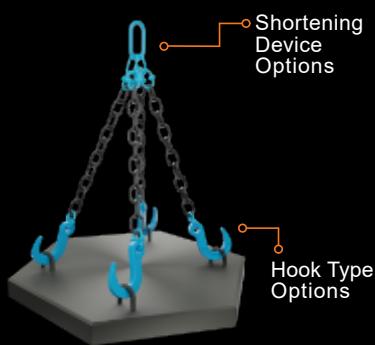

Their design ensures both strength and flexibility, making them a reliable choice for lifting and moving a wide range of loads.

TYPES OF SLING TERMINATIONS AND CONFIGURATIONS

SINGLE LEG CHAIN SLING

Shortening Device Options

Clevis-type Sling Hook

Eye-type Foundry Hook

Eye-type Self-locking Hook

Swivel Sling Hook

Swivel Self-locking Hook

Clevis-type Self-locking Hook

Clevis-type Sling Hook

TRIPLE LEG CHAIN SLING

Eye-type Grab Hook

Clevis-type Grab Hook

NON-ADJUSTABLE

Clevis-type Sling Hook

Eye-type Foundry Hook

Eye-type Self-locking Hook

Swivel Sling Hook

Swivel Self-locking Hook

Clevis-type Self-locking Hook

Clevis-type Sling Hook

QUADRUPLE LEG CHAIN SLING

Eye-type Grab Hook

Clevis-type Grab Hook

NON-ADJUSTABLE

Clevis-type Sling Hook

Eye-type Foundry Hook