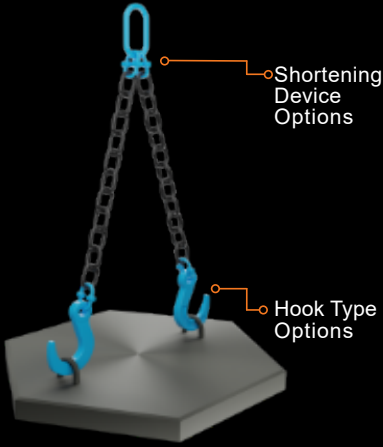

Their design ensures both strength and flexibility, making them a reliable choice for lifting and moving a wide range of loads.

TYPES OF SLING TERMINATIONS AND CONFIGURATIONS

SINGLE LEG CHAIN SLING

Shortening Device Options

Eye-type Grab Hook

Clevis-type Grab Hook

NON-ADJUSTABLE

Hook Type Options

Clevis-type Sling Hook

Eye-type Foundry Hook

Eye-type Self-locking Hook

Swivel Sling Hook

Swivel Self-locking Hook

Clevis-type Self-locking Hook

Clevis-type Sling Hook

TYPES OF SLING TERMINATIONS AND CONFIGURATIONS

DOUBLE LEG CHAIN SLING

Eye-type Grab Hook

Clevis-type Grab Hook

NON-ADJUSTABLE

Clevis-type Sling Hook

Eye-type Foundry Hook

Eye-type Self-locking Hook

Swivel Sling Hook

Swivel Self-locking Hook

Clevis-type Self-locking Hook

Clevis-type Sling Hook

TRIPLE LEG CHAIN SLING