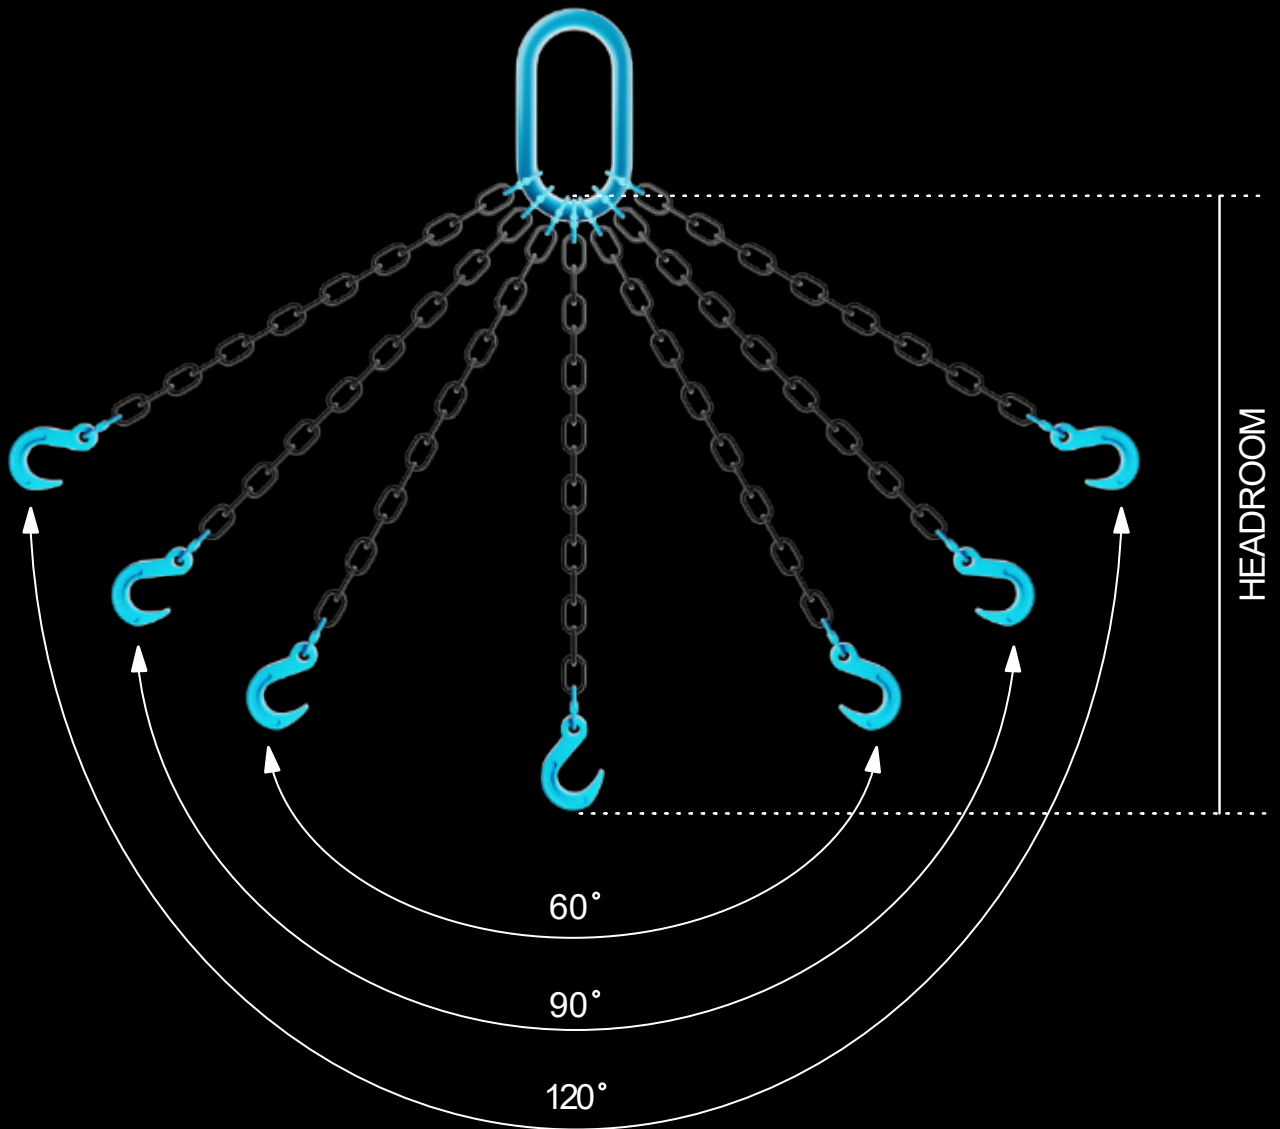

**Haggie
Distribution**

CHAIN SLINGS

ABOUT CHAIN SLINGS

Chain slings are essential tools in the world of material handling and lifting operations. They are used to securely hoist heavy loads in various industrial settings, from construction sites to manufacturing facilities. Consisting of a length of steel chain, often configured with multiple legs and terminated with hooks or other attachments.

Their design ensures both strength and flexibility, making them a reliable choice for lifting and moving a wide range of loads.

TYPES OF SLING TERMINATIONS AND CONFIGURATIONS

SINGLE LEG CHAIN SLING

Shortening Device Options

Swivel Self-locking Hook

Clevis-type Self-locking Hook

Clevis-type Sling Hook

TYPES OF SLING TERMINATIONS AND CONFIGURATIONS

DOUBLE LEG CHAIN SLING

Eye-type Grab Hook

Clevis-type Grab Hook

NON-ADJUSTABLE

Eye-type Self-locking Hook

Swivel Sling Hook

Swivel Self-locking Hook

Clevis-type Self-locking Hook

Clevis-type Sling Hook

		SINGLE LEG	DOUBLE LEG			TRIPLE LEG			QUADRUPLE LEG		
Angle from vertical		0	30	45	60	30	45	60	30	45	60
Angle between legs		-	60	90	120	-	-	-	60	90	120
Chain Diameter	Grade	TONNES									
8mm	100	2.50	4.25	3.50	2.50	6.50	5.25	3.75	6.50	5.25	3.75
10mm	100	4.00	6.80	5.60	4.00	10.40	8.40	6.00	10.40	8.40	6.00
13mm	100	6.70	11.39	9.38	6.70	17.42	14.07	10.05	17.42	14.07	10.05
16mm	100	10	17.00	14.00	10.00	26.00	21.00	15.00	26.00	21.00	15.00
20mm	100	16.0	27.2	22.4	16.0	41.6	33.6	24.0	41.6	33.6	24.0
22mm	100	19.0	32.3	26.6	19.0	49.4	39.9	28.5	49.4	39.9	28.5
26mm	100	27.0	45.9	37.8	27.0	70.2	56.7	40.5	70.2	56.7	40.5
32mm	100	41.0	69.7	57.4	41.0	106.6	86.1	61.5	106.6	86.1	61.5
Factor		1.0	1.7	1.4	1.0	2.6	2.1	1.5	2.6	2.1	1.5